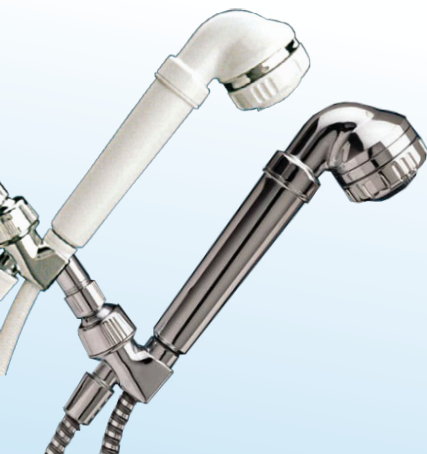

Shower Pure Filter Head

Thoughtful design meets the power of filtration in this all-in-one shower head.

- The Shower Pure has 7 Pure-Spray® filtered settings
- Anti-scaling spray tips
- Brass swivel-ball
- Cartridge life rating: 6 months*

Shower Pure Filter Handle

This stylish chrome reversible shower filter guarantees years of trouble-free performance.

- The Shower Pure has 7 Pure-Spray® filtered settings
- Anti-scaling spray tips
- Double-coil metal hose
- European style shower arm bracket
- Reversible filter cartridge
- Cartridge life rating: 3 months*

Original™ Shower Handle Filter

Sprite has successfully incorporated the All-In-One's multi-function sprays and patented filtration media into stylish and ergonomically balanced shower handles.

- House mount shower with built-in filter
- 3-way massaging spray
- 72" reinforced nylon hose or matching metal hose
- High-strength plated brass bracket
- Triple-plated finish
- Reversible filter cartridge
- Cartridge life rating: 3-6 months*

- Attaches to most standard shower handles
- Attach your own shower handle, hose and bracket
- Reversible filter cartridge
- Cartridge life rating: 3 months*

Bath Ball Filter

The filter simply attaches via the provided harness to existing bath fixtures, conditioning the water for luxurious bathing.