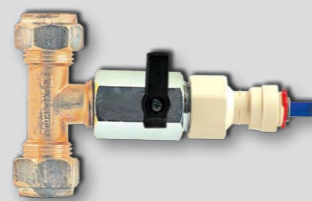

1/2" Male Male Tee*